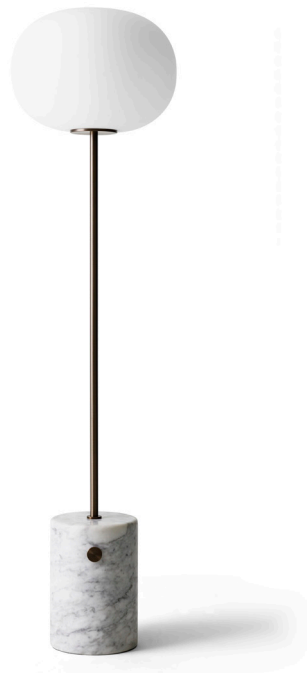

White Marble, Bronzed Brass
1840639