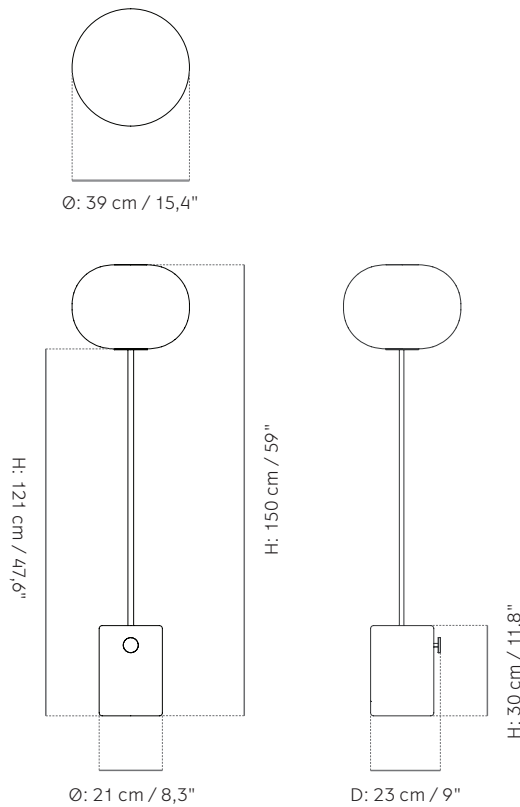

JWDA Floor Lamp

Technical Specifications

Production Process

Mouth Blow Glass shade, Machine cut base with a hand polished finish. Details in cut solid Brass

Materials

Travertine, Brushed Brass, Steel, Opal Glass, E27 or Carrara Marble, Bronzed Brass, Steel, Opal Glass, E27

Weight item (kg)

Lamp shade: 2,3 kg
Base, Travertine: 11,3 kg
Base, White Marble: 12,6 kg

Voltage (V)

230 V

Light Source & Energy Efficiency Class

E27, 8W

Light Specification

700 Lumen
2200 Kelvin
RA Kelvin
Ra > 80

Dimmer

Yes, on the base.

Canopy

No.

Cord Material and Colour

Textile, Black.

Cord Length (cm / in)

250 cm

Certifications

LVD: EN 60598-2-4:1997; EN60598-2-1:1989; EN 60598-1:2015; EN 62493:2015
EMC: EN 55015:2013 + A1:2015; EN 61547:2009; EN 61000-3-2:2014; EN 61000-3-3:2013

Packaging Type

Brown Gift Box

Packaging Measurement (H * W * D)

Lampshade: 36 cm * 46,5 cm * 46,5 cm
Base: 133 cm * 28,5 cm * 28,5 cm

Care Instructions

Use a soft dry cloth to clean. Do not use any cleaners with chemicals or harsh abrasives. Avoid using water.