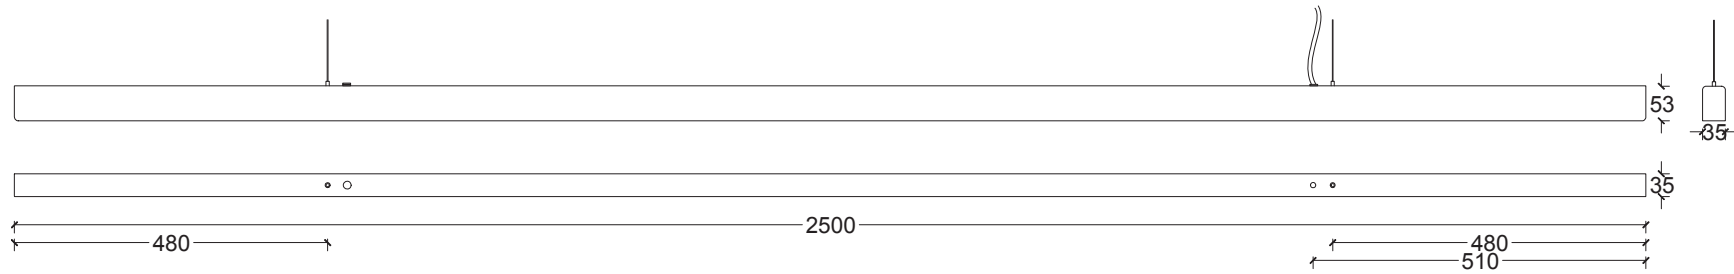

ANOUR | COPENHAGEN

THE I MODEL
250 cm

SERIES
A_Light

PRODUCT
I Model

LEAD TIME
4-6 weeks

WEIGHT
8 kg*

PACKAGE WEIGHT
10 kg*

*Approximate values