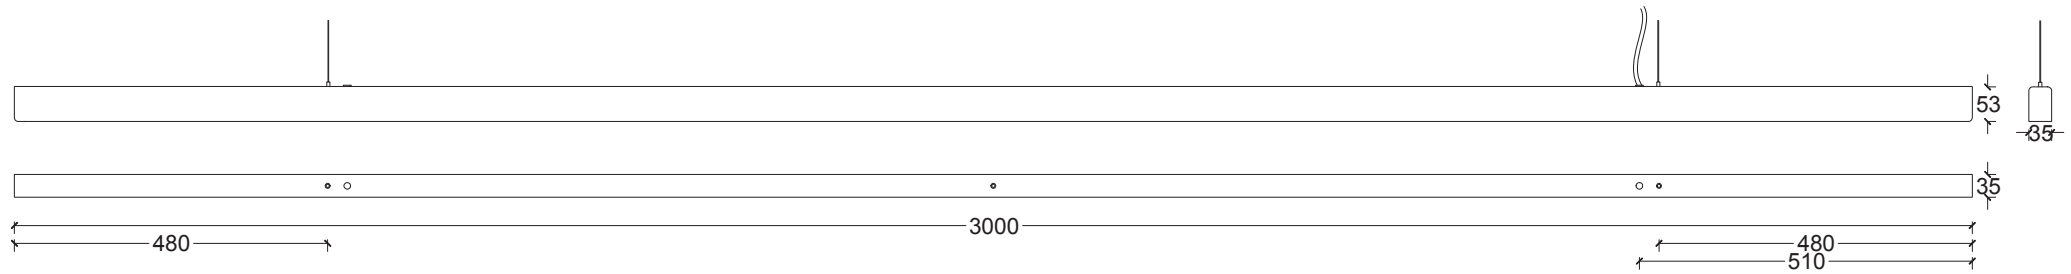

THE I MODEL
300 cm

SERIES
A_Light

PRODUCT
I Model

LEAD TIME
4-6 weeks

WEIGHT
10 kg*

PACKAGE WEIGHT
12 kg*

*Approximate values

SUSPENSION
3 meter (6 m available)