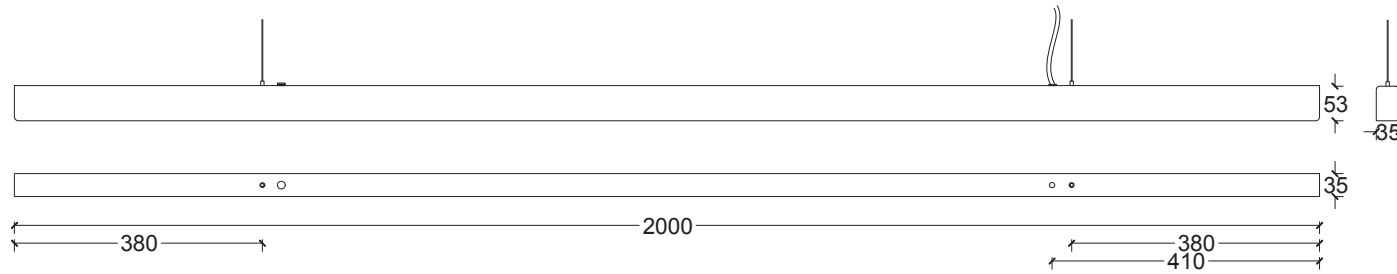

THE I MODEL
200 cm

SERIES
A_Light

PRODUCT
I Model

LEAD TIME
4-6 weeks

WEIGHT
6,5 kg*

PACKAGE WEIGHT
8 kg*

*Approximate values

SUSPENSION
3 meter (6 m available)